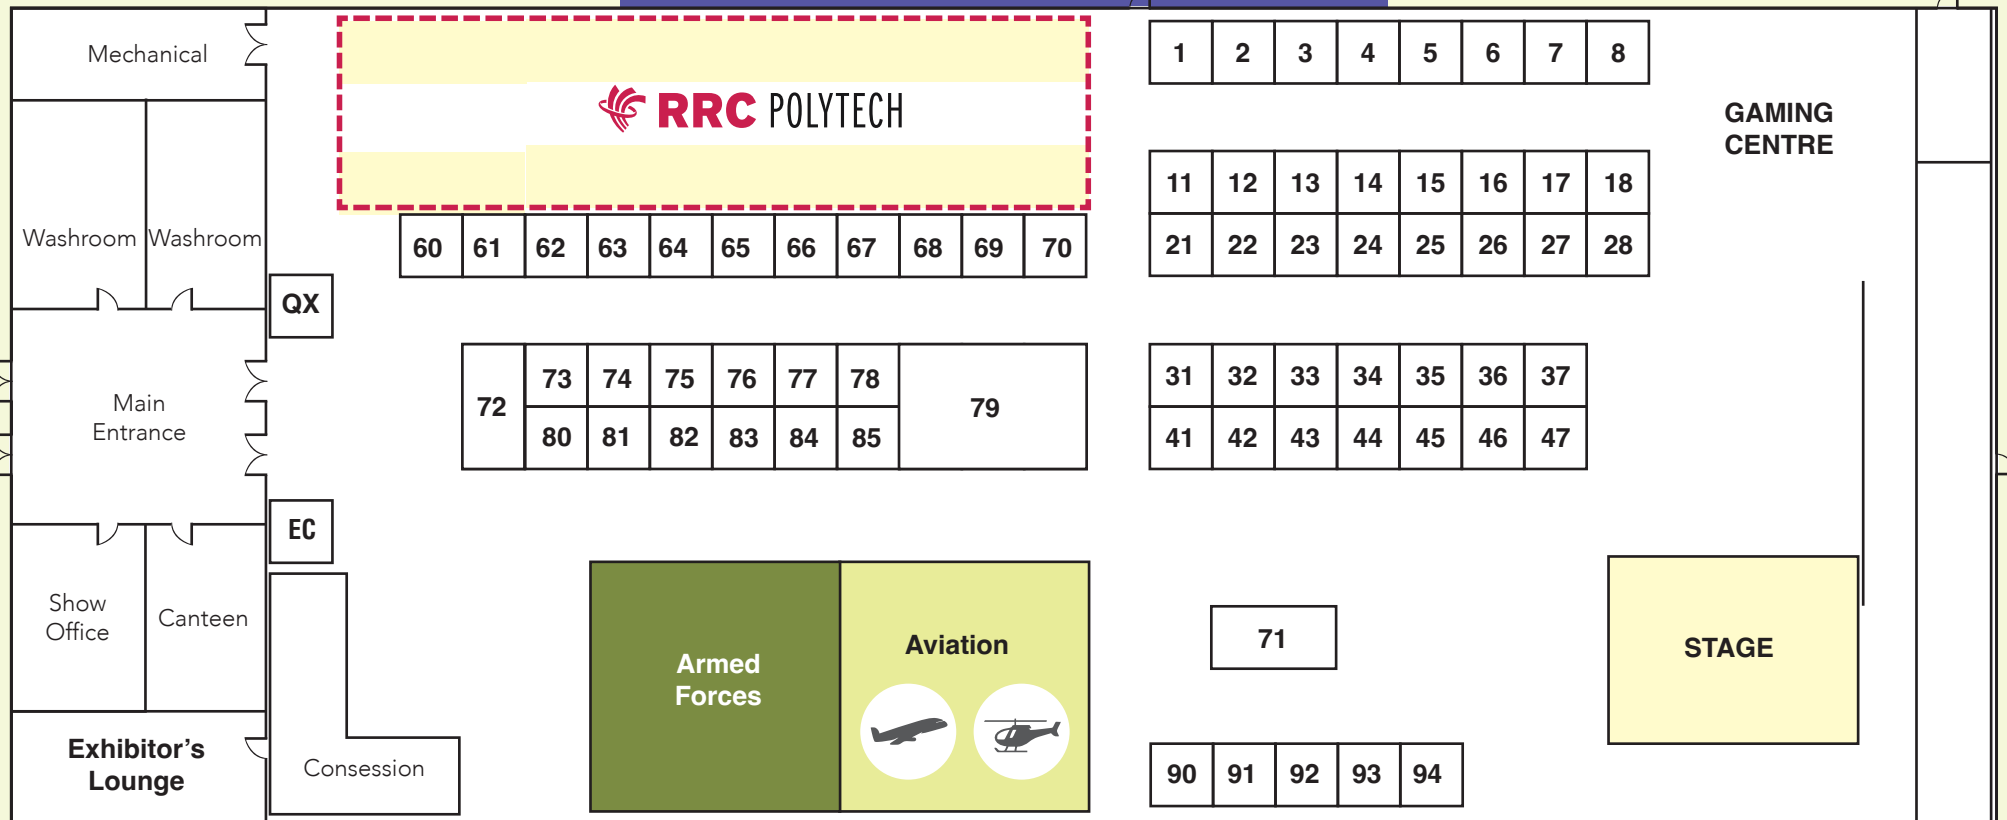

FUTURE NOW EXPO

APRIL 28-29, 2026
REDRIVEREXHIBITIONGROUNDS

v. April 22, 2026

This floorplan is subject to change until April 27, 2026

EXHIBITORS

Company / Organization/ Institution	Booth
AIA Canada	60
Arctic Gateway Group - Hudson Bay Railway	62
Assiniboine College	17, 18
ATA MB	61
Bemidji State University	68
Berger Peat Moss	74
Bioscience Association Manitoba Inc.	90
Boeing Canada Operations Ltd.	Aviation
Booth UC	11
Brandon University	15, 16
Canadian Armed Forces	Armed Forces
Canadian Fire Alarm Association	81
Canadian Mennonite University	12
Career Trek	33
CDI College	28
Connect Employment Services	34
CPA Manitoba	36
ELCC	78
EventCamp Booth	EC
Government of Manitoba	75
Herzing College	8
JA Manitoba	35
Job Posting booth	43, 44, 45, 46
Louis Riel Arts & Technology Centre	70